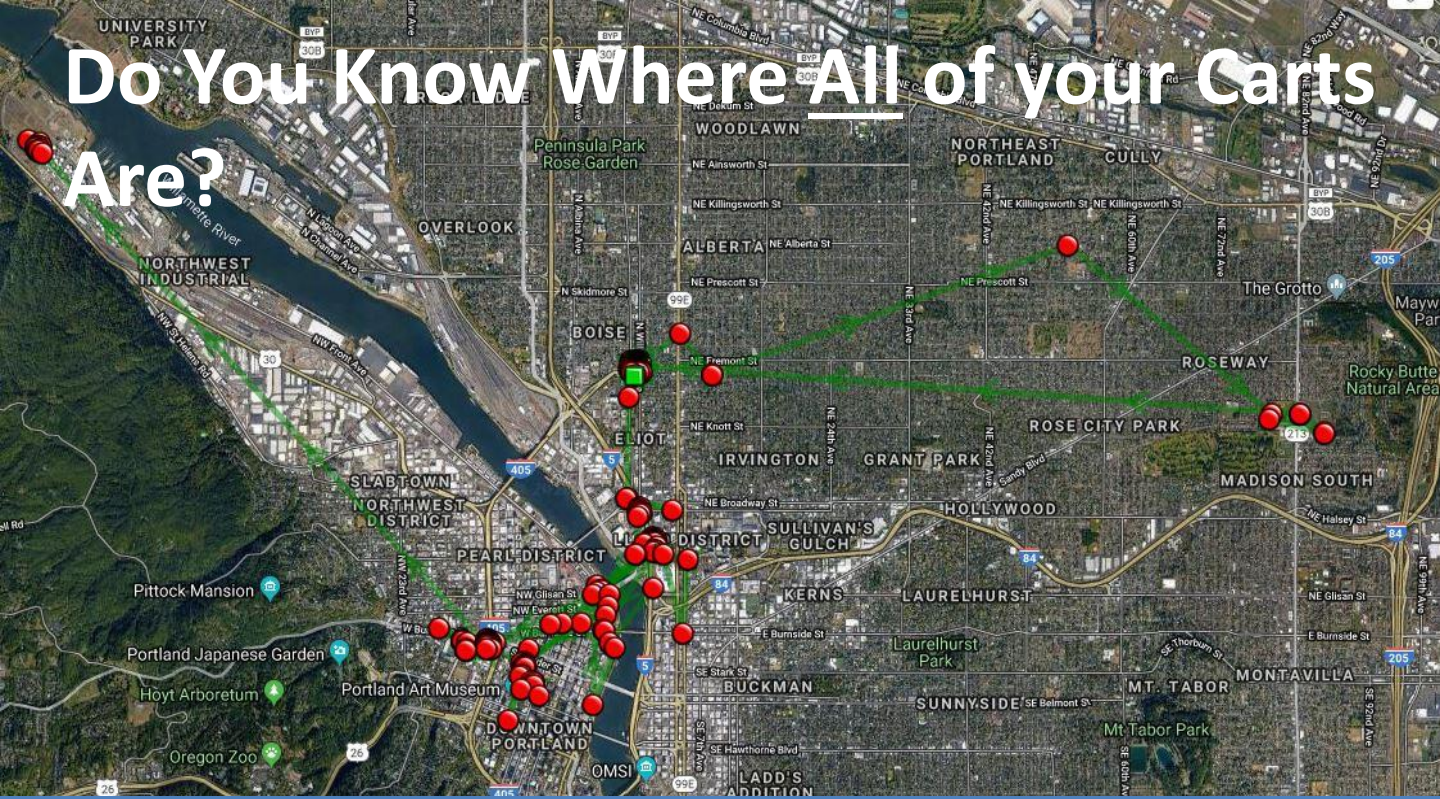

Do You Know Where All of your Carts Are?

With CartTrac by Bemis, you can.

Cart Tracking by Bemis is a revolutionary system that allows you to remotely monitor every cart in your fleet.

In addition to making stolen cart retrieval more efficient and easier than ever, this technology can help you answer questions like:

How many carts need to be repaired at store 2639?

What is the cart count at all of my locations?

Do customers at store 33 prefer larger or smaller carts?

With Bemis Cart Tracking you'll know how many carts you have, what needs to be fixed, when they are stolen and where they are.