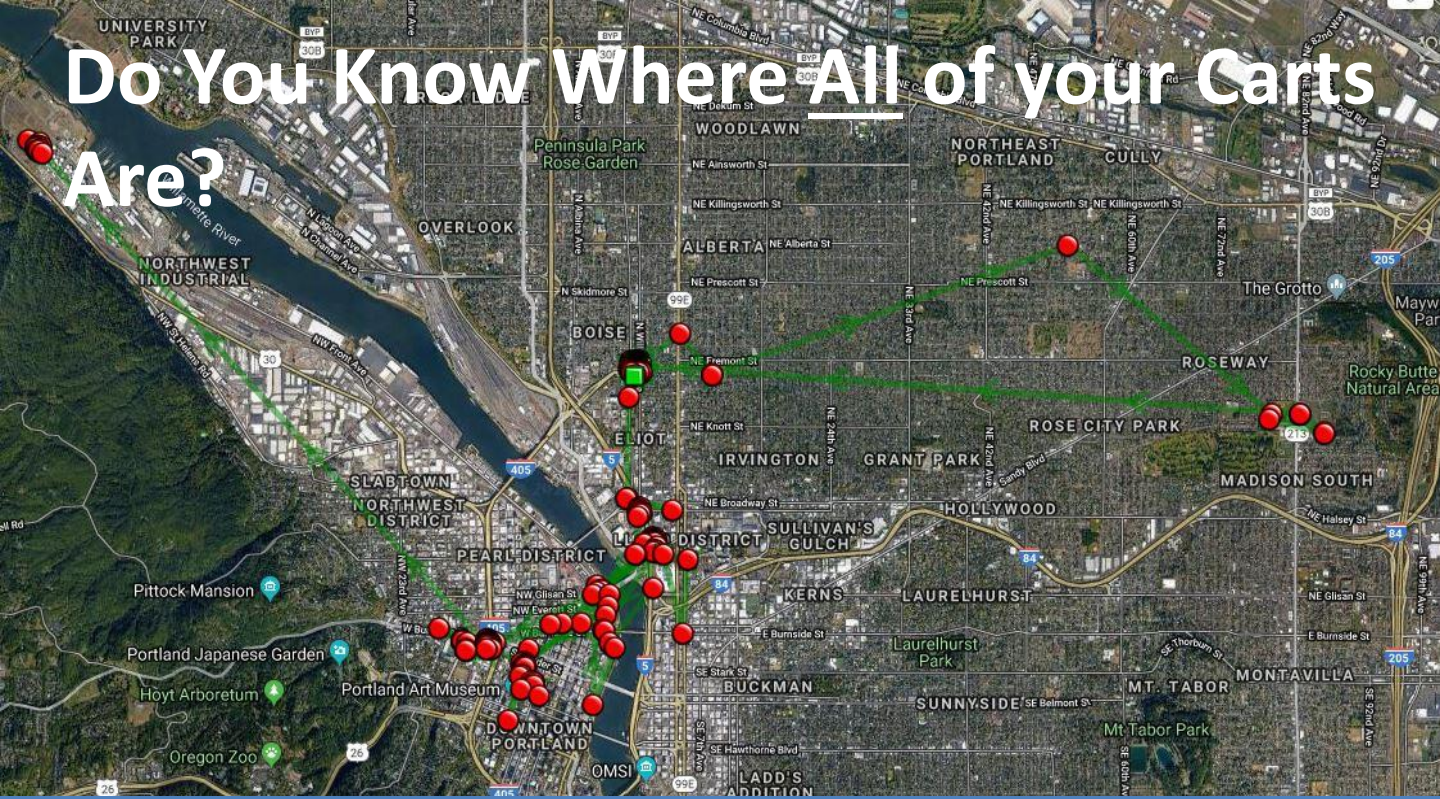

Do You Know Where All of your Carts Are?

With CartTrac by Bemis, you can.

Cart Tracking by Bemis is a revolutionary system that allows you to remotely monitor every cart in your fleet.

In addition to making stolen cart retrieval more efficient and easier than ever, this technology can help you answer questions like:

How many carts need to be repaired at store 2639?

What is the cart count at all of my locations?

Do customers at store 33 prefer larger or smaller carts?

With Bemis Cart Tracking you'll know how many carts you have, what needs to be fixed, when they are stolen and where they are.