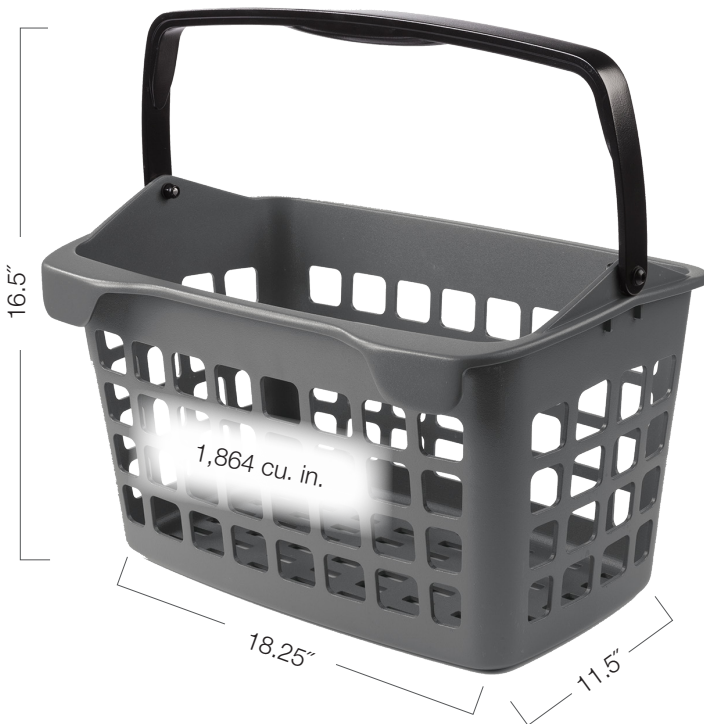

HAND BASKETS

Stand-alone hand basket

Nestable fresh basket

FUNCTION & DESIGN

The innovative Bemis Retail Solutions hand basket is the perfect accessory to your shopping cart fleet. Doing double duty, this hand basket can be used on its own for smaller shopping needs or nested in the front of the full-size cart for a unique fresh basket.

The nestable fresh basket is a great way for your guests to keep the more delicate items separate from the rest of their order. Fresh fruits, vegetables and soft bakery bread remain intact and untouched in this specially designed basket.

HAND BASKET HOLDER

- Sleek, powder coated black metal holder
- Takes up minimal space
- Holds 20 baskets